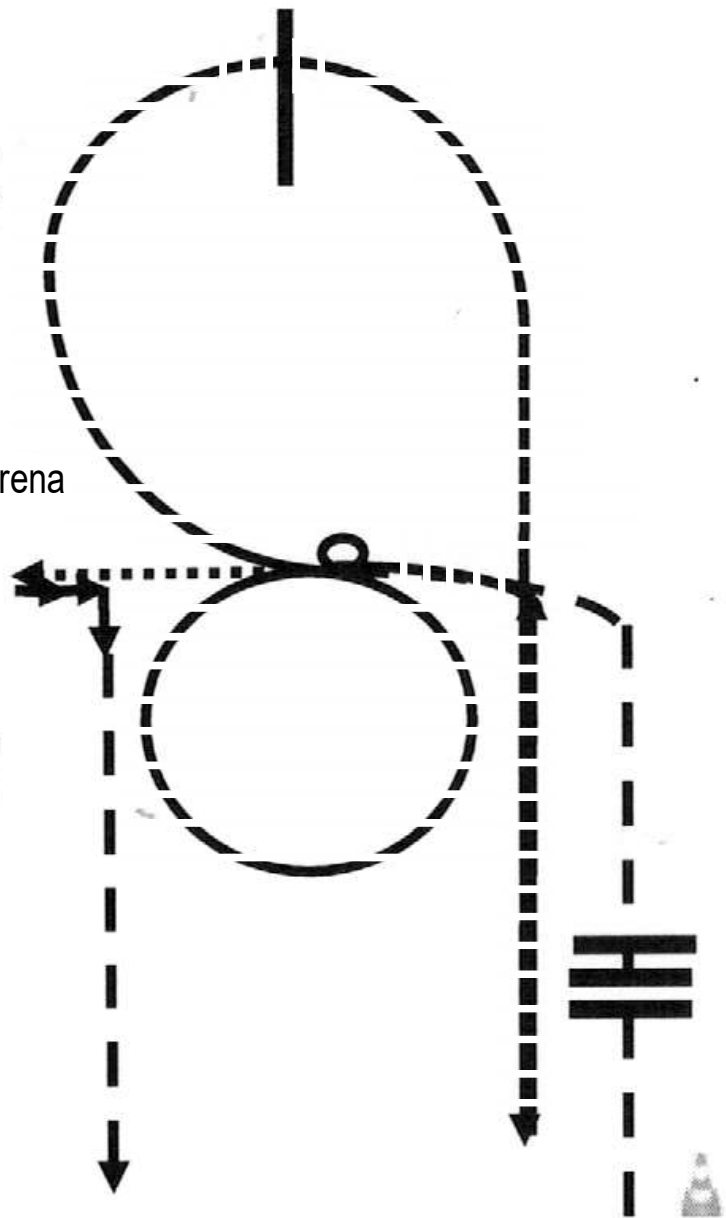

TACOMA UNIT
RANCH HORSE FALL FINALE
W/T Ranchmanship
Classes 22 & 23

1. Start at cone, trot over poles to the center of arena and stop.
2. 1 spin right.
3. Trot to the right over pole & extended trot down arena stop, roll back to left.
4. Trot to the left small slow.
5. In middle transition to a walk, walk 10 to 15 feet.
6. Stop; back 8-10 feet, 90° turn to left; and trot out of arena.

TACOMA UNIT
RANCH HORSE FALL FINALE
Ranchmanship
Classes 24, 25, 26 & 27

1. Start at cone, trot over poles to the center of arena and stop.
2. 1 spin right.
3. Right lead lope over pole and run-down arena, stop, roll back to left.
4. Left lead lope small slow.
5. In middle transition to a walk, walk 10 to 15 feet.
6. Stop; back 8-10 feet, 90° turn to left; and trot out of arena.