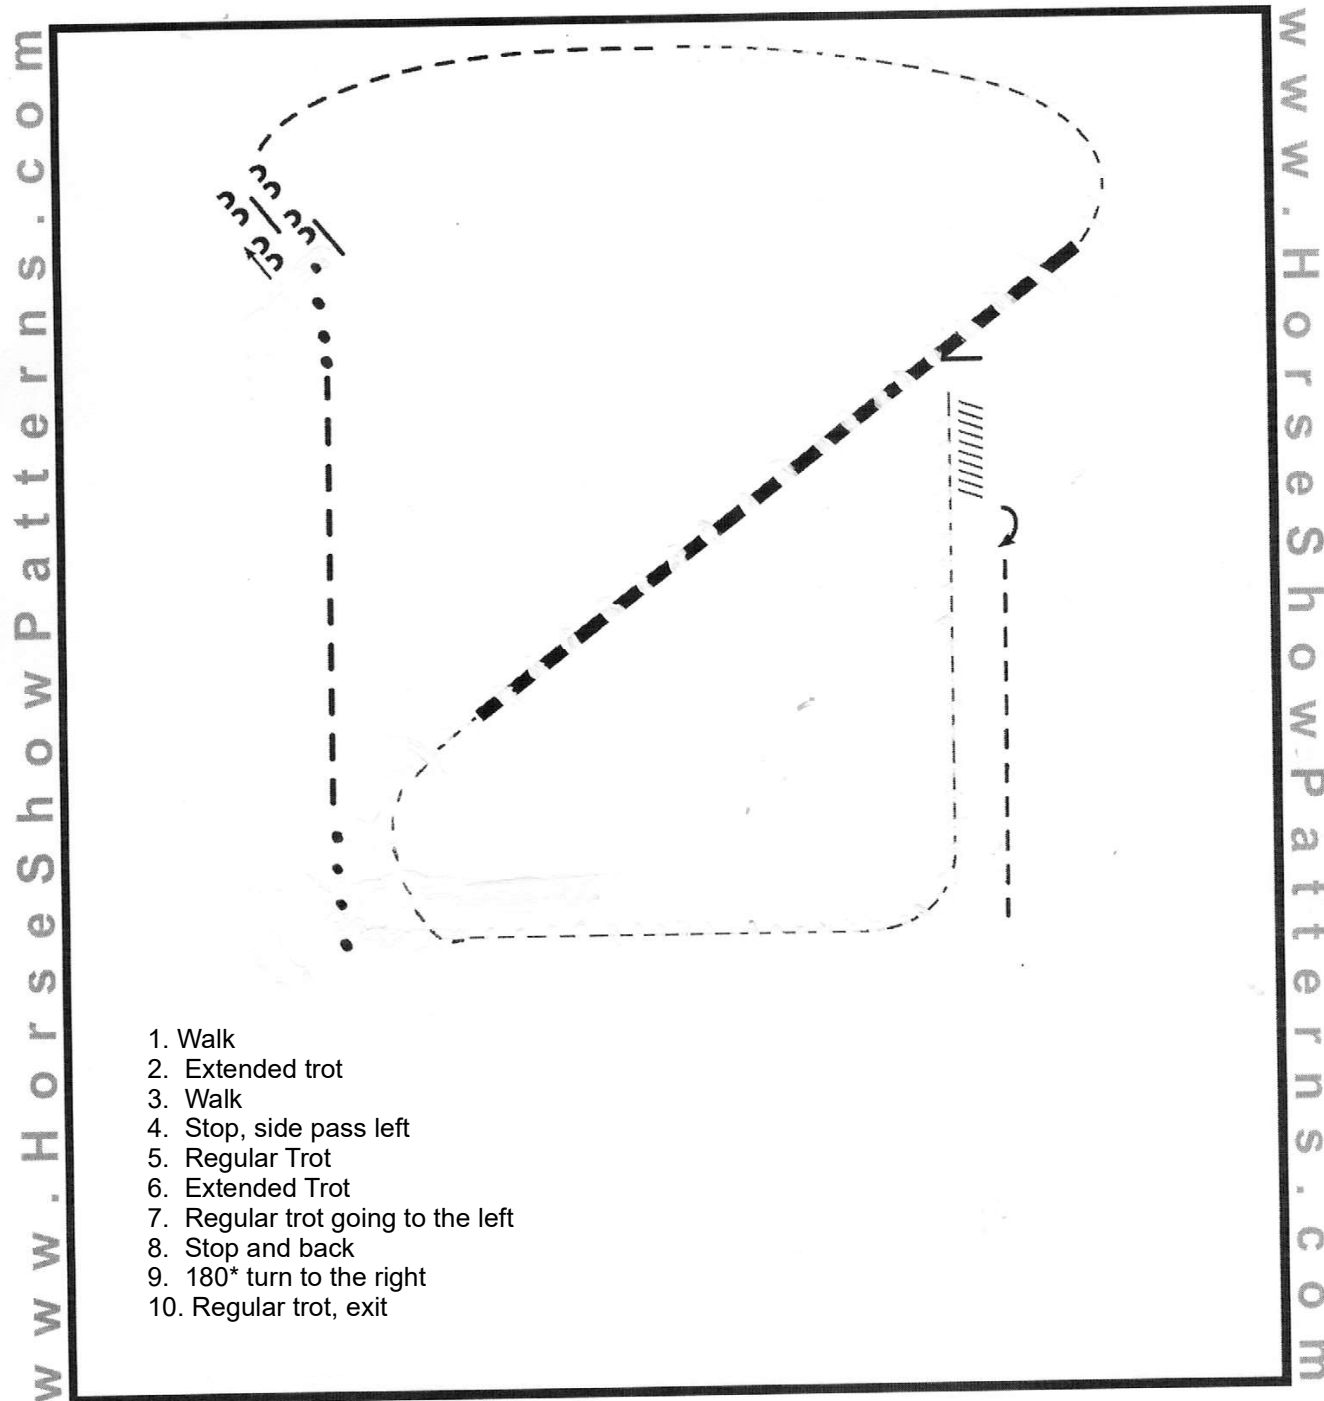

TACOMA UNIT RANCH HORSE FALL FINALE

W/T Ranch Riding Class 28

1. Walk
2. Extended trot
3. Walk
4. Stop, side pass left
5. Regular Trot
6. Extended Trot
7. Regular trot going to the left
8. Stop and back
9. 180* turn to the right
10. Regular trot, exit