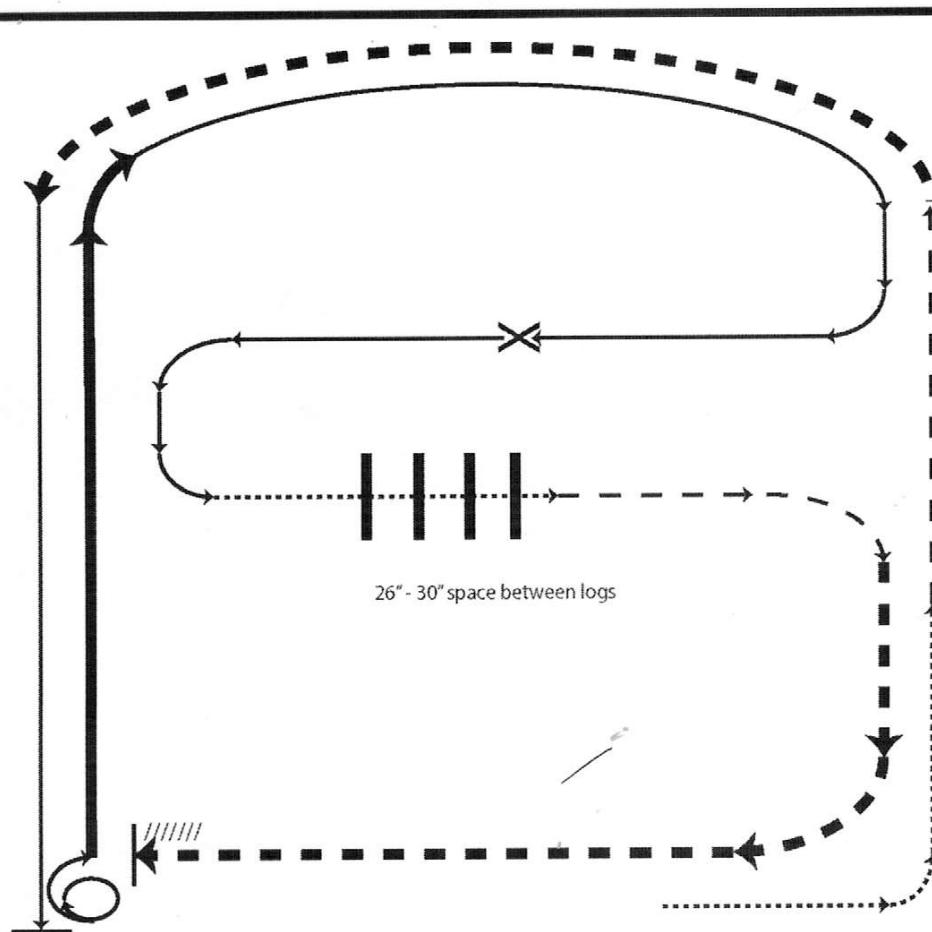

TACOMA UNIT RANCH HORSE FALL FINALE

W/T Ranch Riding Classes 46, 47 & 48

- 1 WALK
- 2 EXT TROT
- 3 STOP
- 4 Side Pass LEFT, over log, Side Pass RIGHT 1/2 way
- 5 WALK over LOGS
- 6 TROT SQUARE
- 7 STOP 360 LEFT
- 8 BACK 6 steps, 1/4 turn RIGHT
- 9 EXIT ARENA at an EXTENDED TROT

WALK
TROT	-----
EXT TROT	-----

TACOMA UNIT RANCH HORSE FALL FINALE

Ranch Riding Classes 49 thru 53

www.HorseShowPatterns.com

www.HorseShowPatterns.com

- X Lead Change
- Walk
- - - Trot
- - - Ext Trot
- — — Lope
- — — Ext Lope
- /////// Back

1. Walk
2. Trot
3. Extended trot
4. Left lead lope
5. Stop, 1 1/2 turn right
6. Extended lope
7. Collect to working lope-right lead
8. Change leads (simple or flying)
9. Walk
10. Walk over logs
11. Trot
12. Extended trot
13. Stop and back