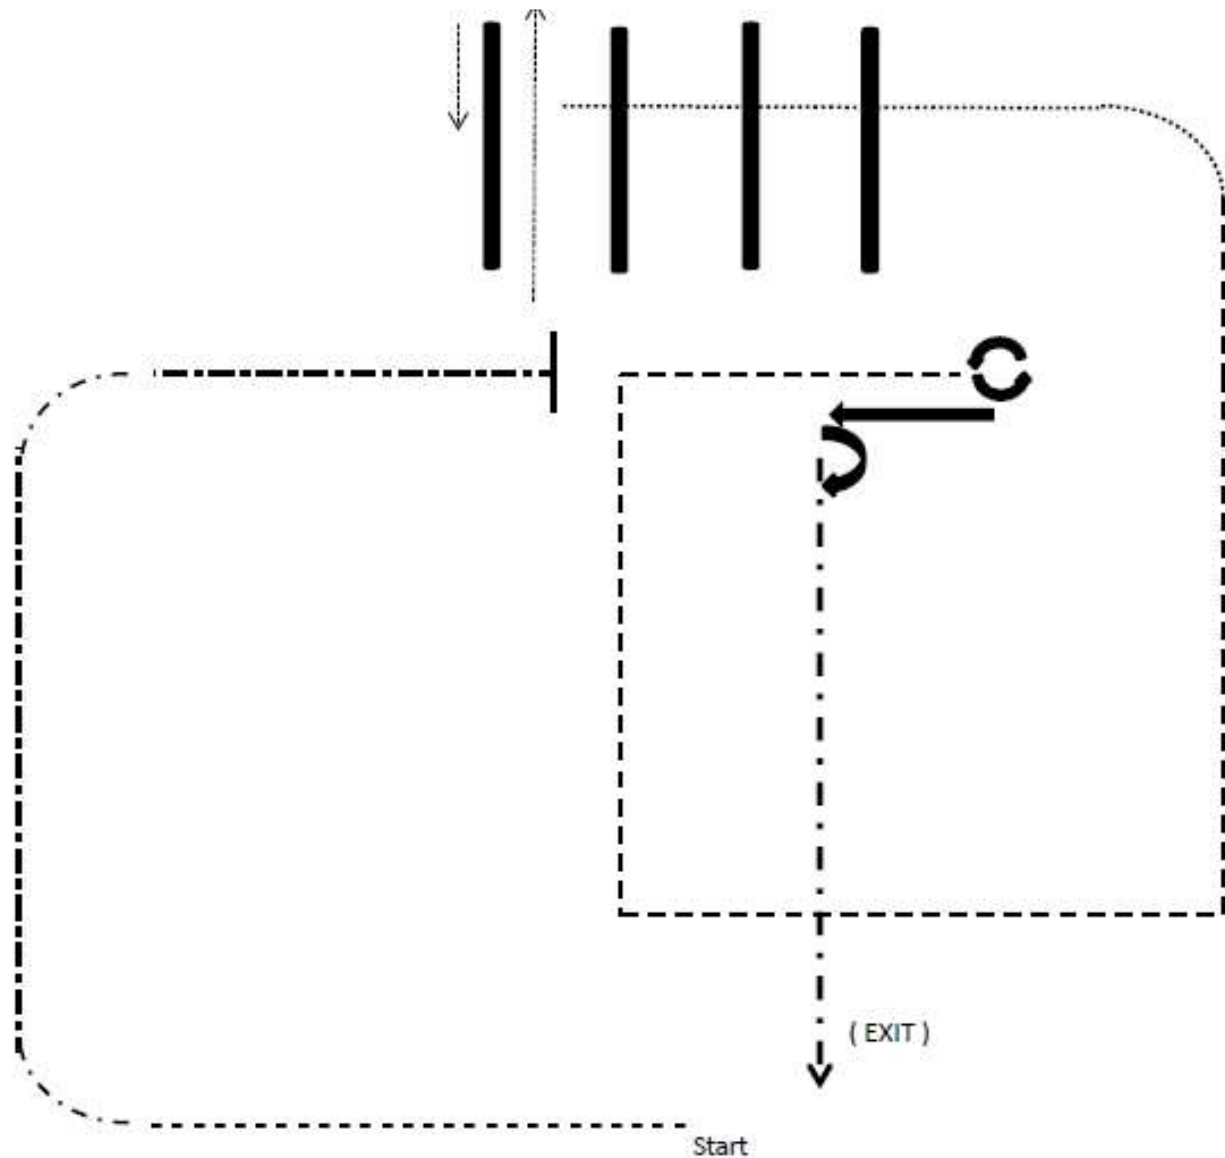

TACOMA UNIT RANCH HORSE FALL FINALE

W/T Ranch Riding Classes 46, 47 & 48

- 1 WALK
- 2 EXT TROT
- 3 STOP
- 4 Side Pass LEFT, over log, Side Pass RIGHT 1/2 way
- 5 WALK over LOGS
- 6 TROT SQUARE
- 7 STOP 360 LEFT
- 8 BACK 6 steps, 1/4 turn RIGHT
- 9 EXIT ARENA at an EXTENDED TROT

WALK
TROT	-----
EXT TROT	-----

TACOMA UNIT RANCH HORSE FALL FINALE

Ranch Riding Classes 49 thru 53

www.HorseShowPatterns.com

www.HorseShowPatterns.com

- X Lead Change
- Walk
- - - Trot
- - - Ext Trot
- — — Lope
- — — Ext Lope
- /////// Back

1. Walk
2. Trot
3. Extended trot
4. Left lead lope
5. Stop, 1 1/2 turn right
6. Extended lope
7. Collect to working lope-right lead
8. Change leads (simple or flying)
9. Walk
10. Walk over logs
11. Trot
12. Extended trot
13. Stop and back