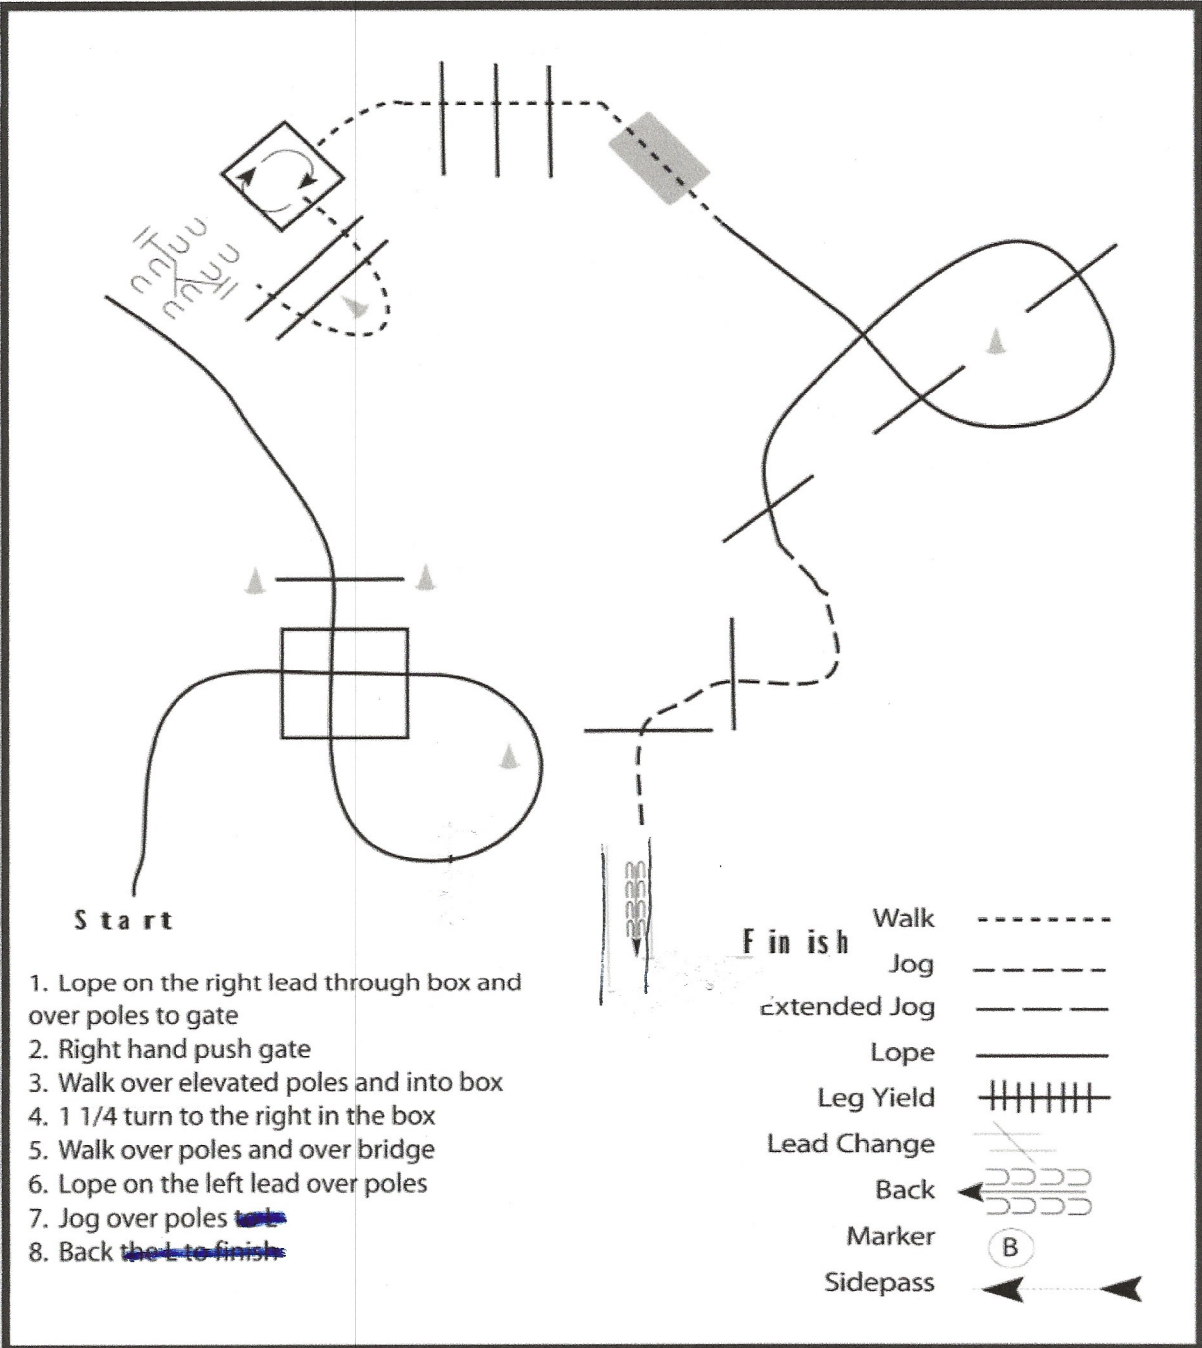

TUSS ~ NOV 2024

Classes 83 thru 87

Classes 80, 81, 82 in hand + Walk only
Gate will be open

www.HorseShowPatterns.com

www.HorseShowPatterns.com

Pattern Provided by:

[T/WT-11]

TUSS ~ NOV 2024

Classes 88 thru 91

www.HorseShowPatterns.com

www.HorseShowPatterns.com

Start

1. Lope on the right lead through box and over poles to gate
2. Right hand push gate
3. Walk over elevated poles and into box
4. 1 1/4 turn to the right in the box
5. Walk over poles and over bridge
6. Lope on the left lead over poles
7. Jog over poles to
8. Back the L to finish

- Finish
- Walk -----
 - Jog - - - - -
 - Extended Jog - - - - -
 - Lope _____
 - Leg Yield |||||
 - Lead Change / / / / /
 - Back ← ← ← ← ←
 - Marker (B)
 - Sidepass ← ← ← ← ←

[T/2-11]

Pattern Provided by:

TUSS ~ NOV 2024

Class 92

www.HorseShowPatterns.com

www.HorseShowPatterns.com

Start

1. Lope on the right lead through box and over poles to gate
2. Right hand push gate
3. Walk over elevated poles and into box
4. 1 1/4 turn to the right in the box
5. Walk over poles and over bridge
- ~~6. Side pass to the left~~
7. Lope on the left lead over poles
8. Jog over poles to ~~the~~
9. Back ~~the~~ to finish.