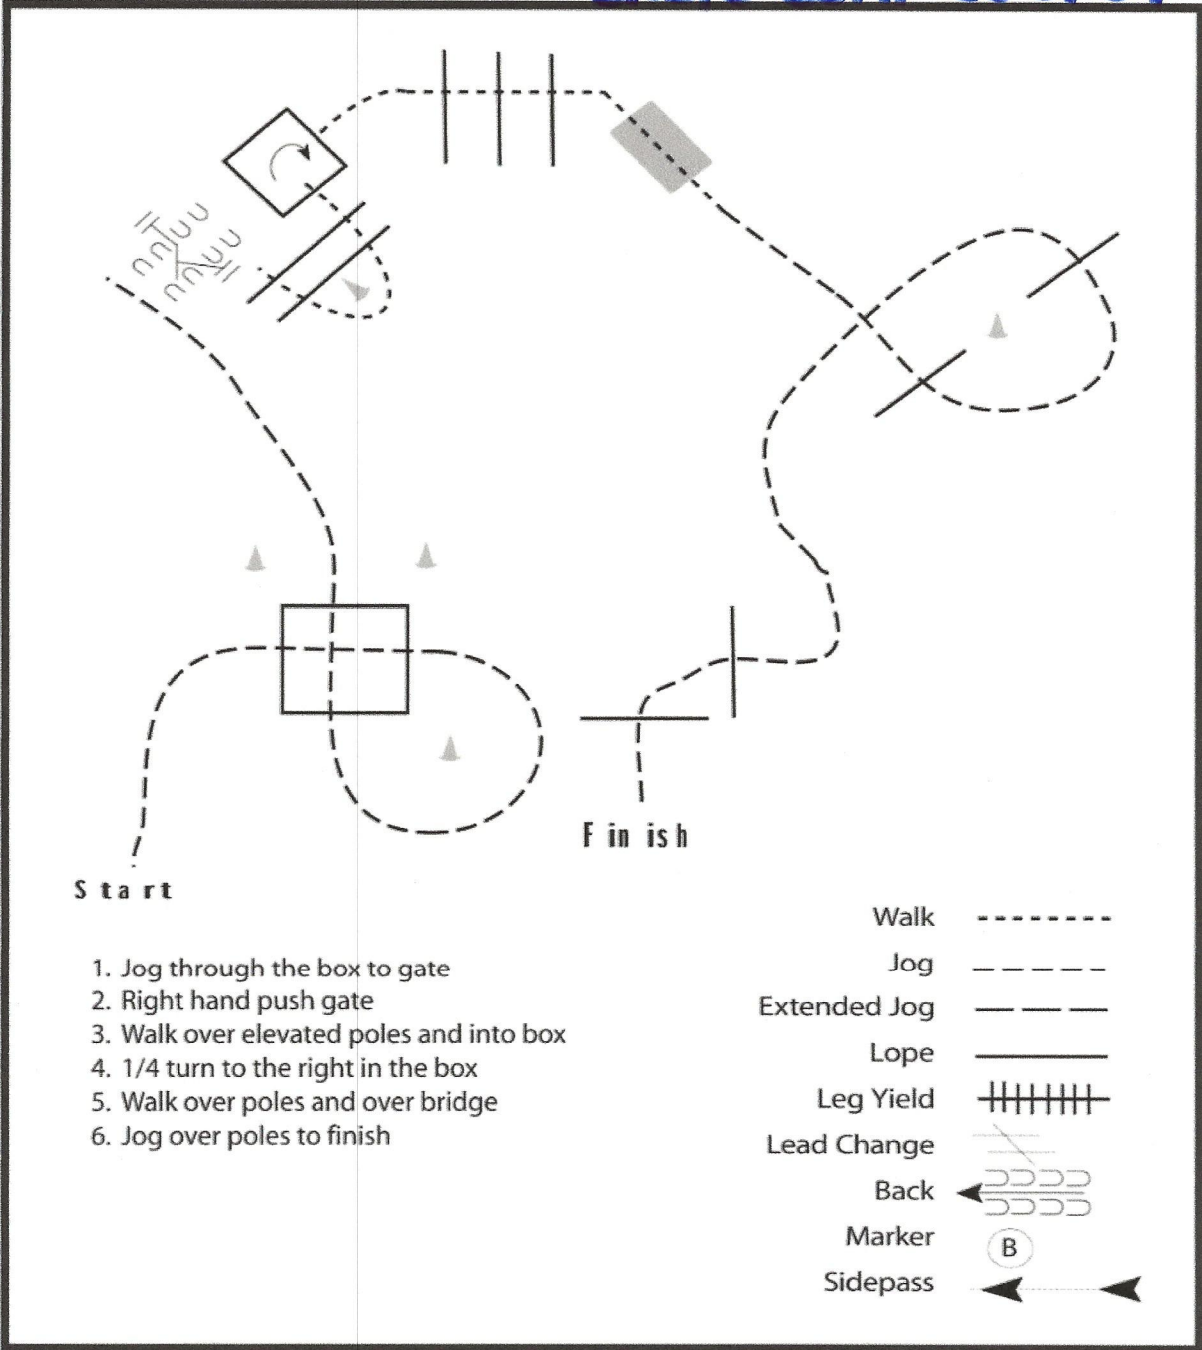

TUSS ~ NOV 2024

Classes 83 thru 87

Classes 80, 81, 82 in hand + Walk only
Gate will be open

www.HorseShowPatterns.com

www.HorseShowPatterns.com

Pattern Provided by:

[T/WT-11]

TUSS ~ NOV 2024

Classes 88 thru 91

www.HorseShowPatterns.com

www.HorseShowPatterns.com

Start

1. Lope on the right lead through box and over poles to gate
2. Right hand push gate
3. Walk over elevated poles and into box
4. 1 1/4 turn to the right in the box
5. Walk over poles and over bridge
6. Lope on the left lead over poles
7. Jog over poles to
8. Back the L to finish

- Finish
- Walk -----
 - Jog - - - - -
 - Extended Jog - - - - -
 - Lope _____
 - Leg Yield |||||
 - Lead Change / / / / /
 - Back ← ← ← ← ←
 - Marker (B)
 - Sidepass ← ← ← ← ←

[T/2-11]

Pattern Provided by:

TUSS ~ NOV 2024

Class 92

www.HorseShowPatterns.com

www.HorseShowPatterns.com

Start

1. Lope on the right lead through box and over poles to gate
2. Right hand push gate
3. Walk over elevated poles and into box
4. 1 1/4 turn to the right in the box
5. Walk over poles and over bridge
- ~~6. Side pass to the left~~
7. Lope on the left lead over poles
8. Jog over poles to ~~the~~
9. Back ~~the~~ to finish.