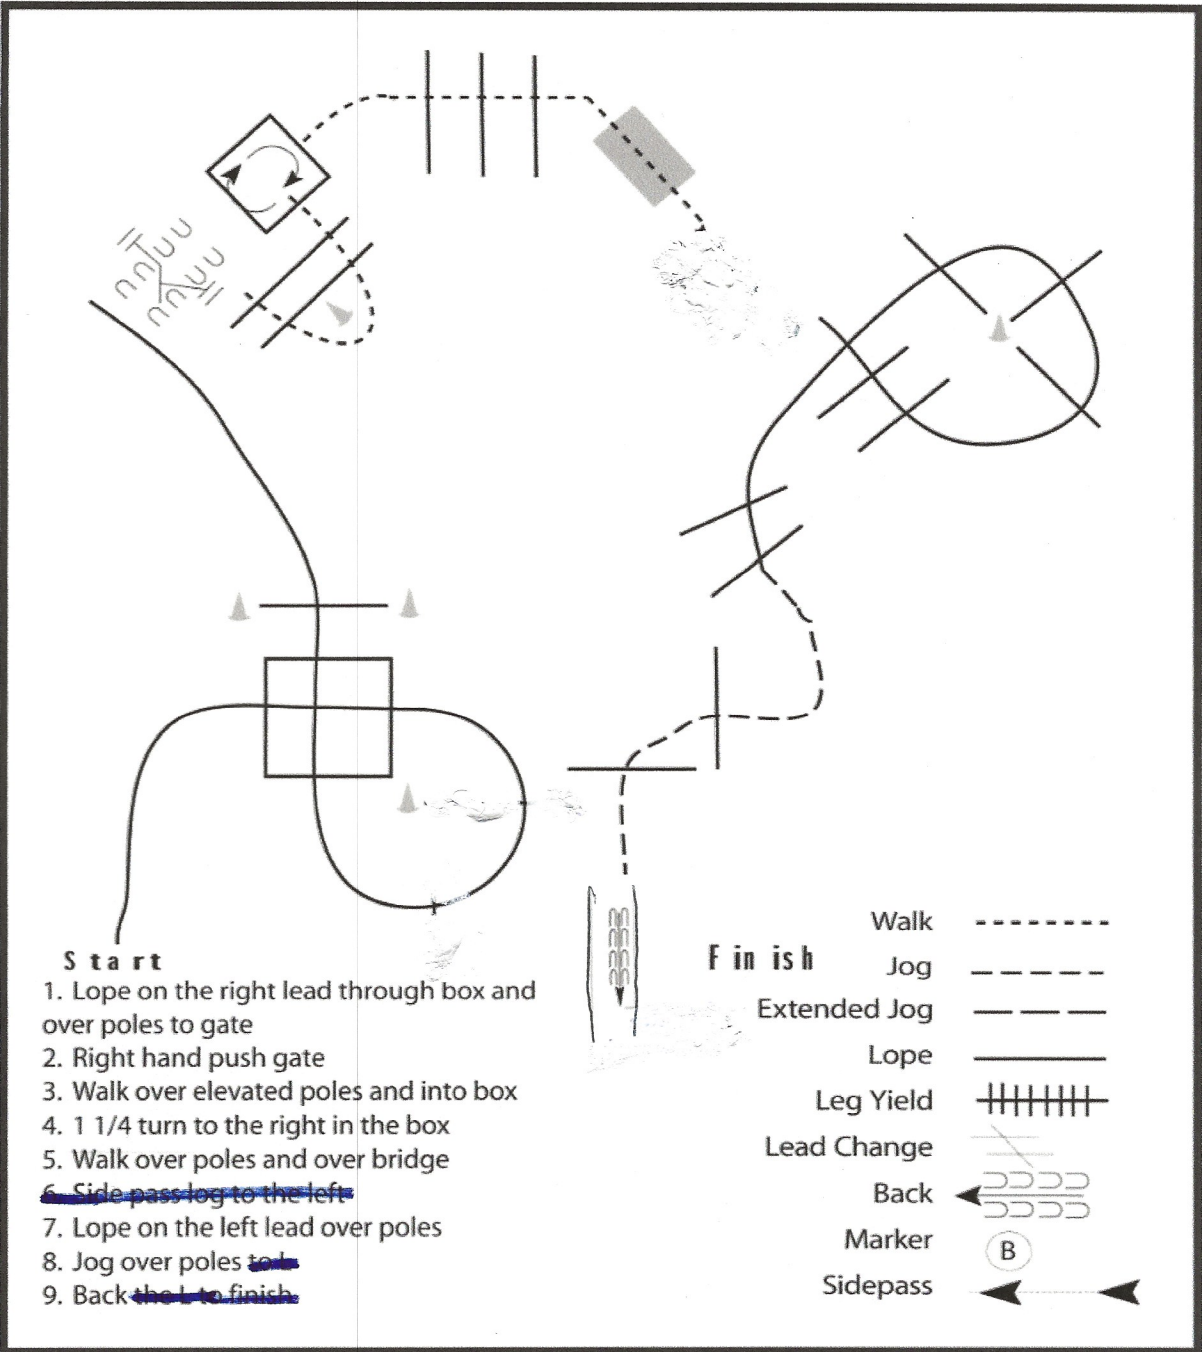

Classes 88 thru 91

www.HorseShowPatterns.com

www.HorseShowPatterns.com

Start

1. Lope on the right lead through box and over poles to gate
2. Right hand push gate
3. Walk over elevated poles and into box
4. 1 1/4 turn to the right in the box
5. Walk over poles and over bridge
6. Lope on the left lead over poles
7. Jog over poles to
8. Back the L to finish

- Finish
- Walk -----
 - Jog - - - - -
 - Extended Jog - - - - -
 - Lope _____
 - Leg Yield |||||
 - Lead Change / / / / /
 - Back ← ← ← ← ←
 - Marker (B)
 - Sidepass ← ← ← ← ←

[T/2-11]

Pattern Provided by:

TUSS ~ NOV 2024

Class 92

www.HorseShowPatterns.com

www.HorseShowPatterns.com

Start

1. Lope on the right lead through box and over poles to gate
2. Right hand push gate
3. Walk over elevated poles and into box
4. 1 1/4 turn to the right in the box
5. Walk over poles and over bridge
- ~~6. Side pass to the left~~
7. Lope on the left lead over poles
8. Jog over poles to ~~the~~
9. Back ~~the~~ to finish.

Finish

Walk	-----
Jog	-----
Extended Jog	-----
Lope	—————
Leg Yield	
Lead Change	///
Back	←←←←
Marker	(B)
Sidepass	←←←←

Pattern Provided by:

[T/3-12]