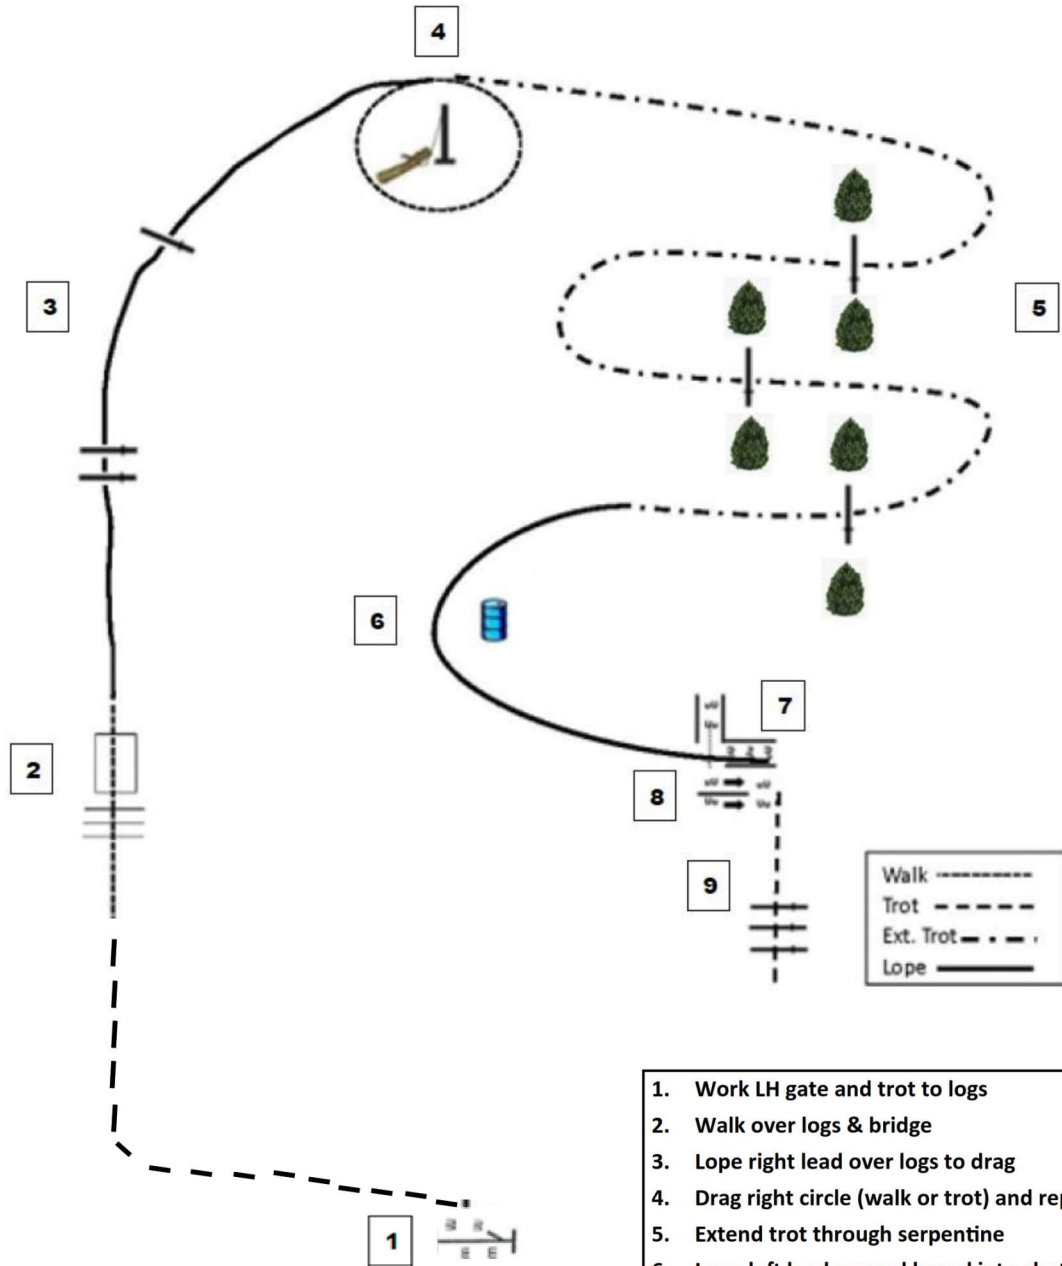

# TACOMA UNIT RANCH HORSE FINALE Classes 38 & 39

1. Work LH gate and trot to logs
  2. Walk over logs & bridge
  3. Lope right lead over logs to drag
  4. Drag right circle (walk or trot) and replace drag
  5. Extend trot through serpentine
  6. Lope left lead around barrel into chute
  7. Back L
  8. Walk out of L and side pass left
  9. Trot Over Logs
- Pattern is complete

# TACOMA UNIT RANCH HORSE FINALE RANCH TRAIL Classes 35, 36 & 37

1. Work LH gate and trot to logs
  2. Walk over logs & bridge
  3. Lope right lead over logs to drag
  4. Trot right circle around the drag
  5. Extend trot through serpentine
  6. Lope left lead around barrel into chute
  7. Back L
  8. Walk out of L and side pass left
  9. Trot Over Logs
- Pattern is complete

# TACOMA UNIT RANCH HORSE FINALE All Walk/Trot Trail

1. Work LH gate and trot to logs
  2. Walk over logs & bridge
  3. Trot to the right over logs to drag
  4. Trot right circle around the drag
  5. Extend trot through serpentine
  6. Trot to the left around barrel into chute
  7. Back L
  8. Walk out of L and side pass left
  9. Trot Over Logs
- Pattern is complete