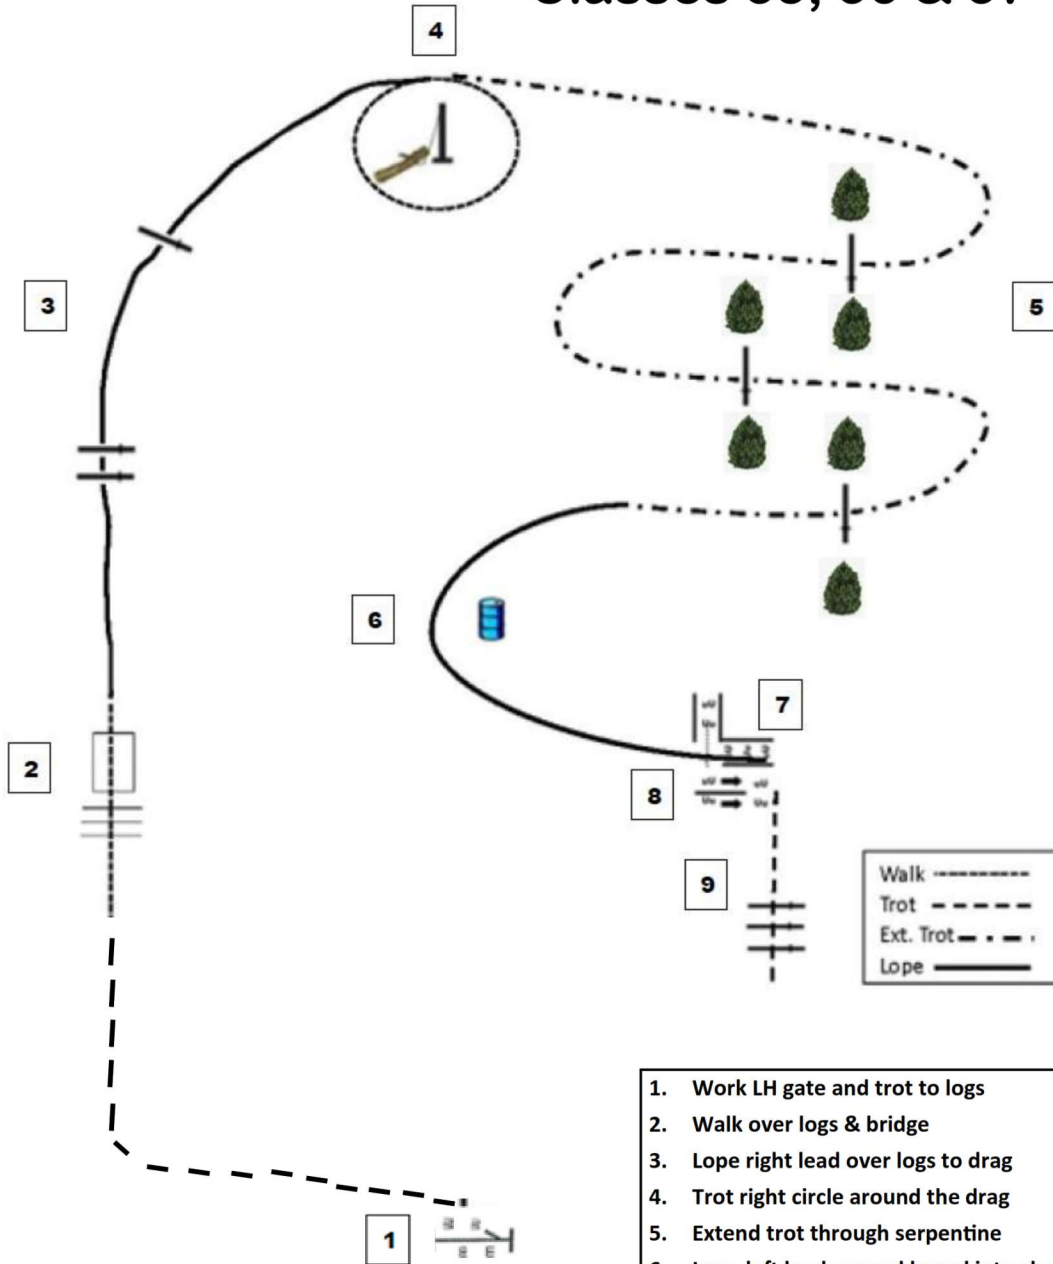

# TACOMA UNIT RANCH HORSE FINALE Classes 38 & 39

1. Work LH gate and trot to logs
  2. Walk over logs & bridge
  3. Lope right lead over logs to drag
  4. Drag right circle (walk or trot) and replace drag
  5. Extend trot through serpentine
  6. Lope left lead around barrel into chute
  7. Back L
  8. Walk out of L and side pass left
  9. Trot Over Logs
- Pattern is complete

# TACOMA UNIT RANCH HORSE FINALE RANCH TRAIL Classes 35, 36 & 37

1. Work LH gate and trot to logs
  2. Walk over logs & bridge
  3. Lope right lead over logs to drag
  4. Trot right circle around the drag
  5. Extend trot through serpentine
  6. Lope left lead around barrel into chute
  7. Back L
  8. Walk out of L and side pass left
  9. Trot Over Logs
- Pattern is complete

# TACOMA UNIT RANCH HORSE FINALE All Walk/Trot Trail

1. Work LH gate and trot to logs
  2. Walk over logs & bridge
  3. Trot to the right over logs to drag
  4. Trot right circle around the drag
  5. Extend trot through serpentine
  6. Trot to the left around barrel into chute
  7. Back L
  8. Walk out of L and side pass left
  9. Trot Over Logs
- Pattern is complete