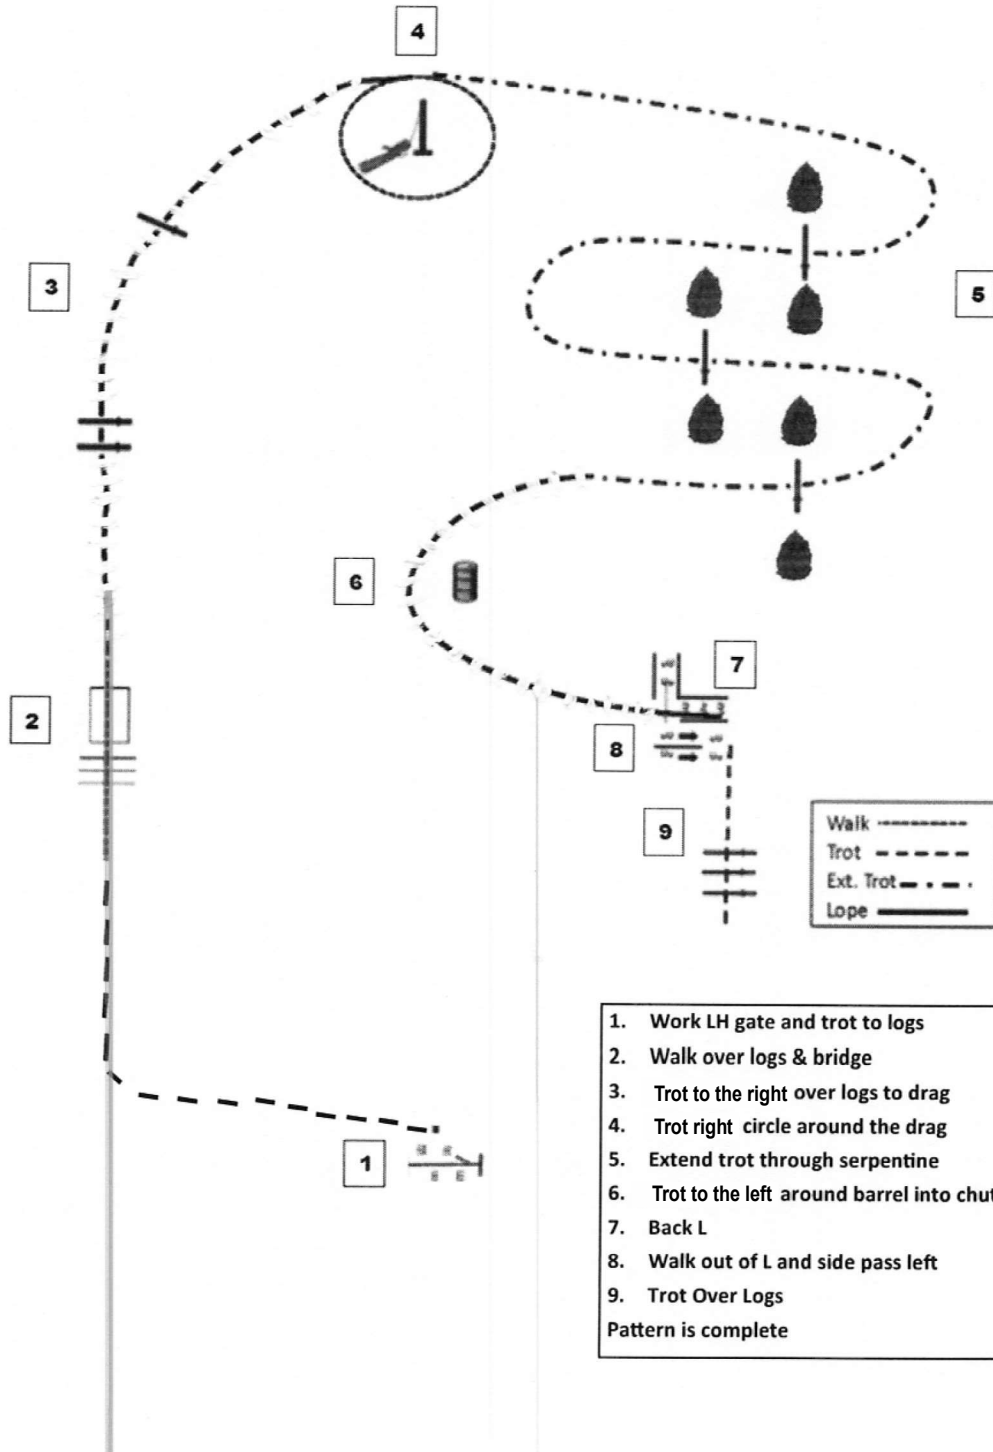

# TACOMA UNIT RANCH HORSE FINALE Classes 38 & 39

1. Work LH gate and trot to logs
  2. Walk over logs & bridge
  3. Lope right lead over logs to drag
  4. Drag right circle (walk or trot) and replace drag
  5. Extend trot through serpentine
  6. Lope left lead around barrel into chute
  7. Back L
  8. Walk out of L and side pass left
  9. Trot Over Logs
- Pattern is complete

# TACOMA UNIT RANCH HORSE FINALE RANCH TRAIL Classes 35, 36 & 37

1. Work LH gate and trot to logs
  2. Walk over logs & bridge
  3. Lope right lead over logs to drag
  4. Trot right circle around the drag
  5. Extend trot through serpentine
  6. Lope left lead around barrel into chute
  7. Back L
  8. Walk out of L and side pass left
  9. Trot Over Logs
- Pattern is complete

# TACOMA UNIT RANCH HORSE FINALE All Walk/Trot Trail

1. Work LH gate and trot to logs
  2. Walk over logs & bridge
  3. Trot to the right over logs to drag
  4. Trot right circle around the drag
  5. Extend trot through serpentine
  6. Trot to the left around barrel into chute
  7. Back L
  8. Walk out of L and side pass left
  9. Trot Over Logs
- Pattern is complete